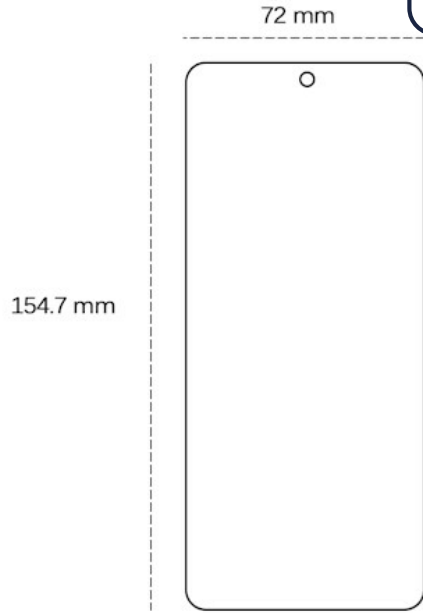

Tempered glass 2,5D for Samsung Galaxy S25 Plus

OEM0200660
5906961928504

2.5D tempered glass with a hardness of 9H effectively protects the phone's screen from damage. It provides full image clarity and resistance to fingerprints and dirt thanks to its oleophobic coating. Its ultra-thin design with a thickness of 0.3 mm allows for full sensitivity of the touch screen. The adhesive covering the entire surface eliminates the risk of dust and dirt accumulation under the glass, while the rounded edges enhance comfort and safety during use. The product is intended for phones with flat screens.